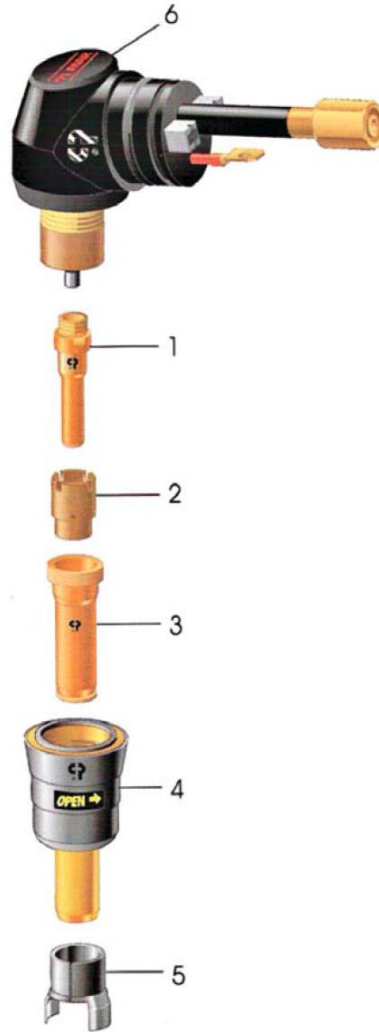

PLASMA TORCH CONSUMABLES

Cebora P90 / P91 MAR

Item#	Part #	Description	Pack Qty
1	C1368	Electrode - Long	5
2	C1510	Swirl ring	1
3	C1847	Cutting tip - 1.0mm	5
	C1848	Cutting tip - 1.2mm	5
	C1849	Cutting tip - 1.3mm	5
4	C1907	Nozzle holder (1901)	1
5	C1407	Spacing brush	1
6	C1358	Torch body	1